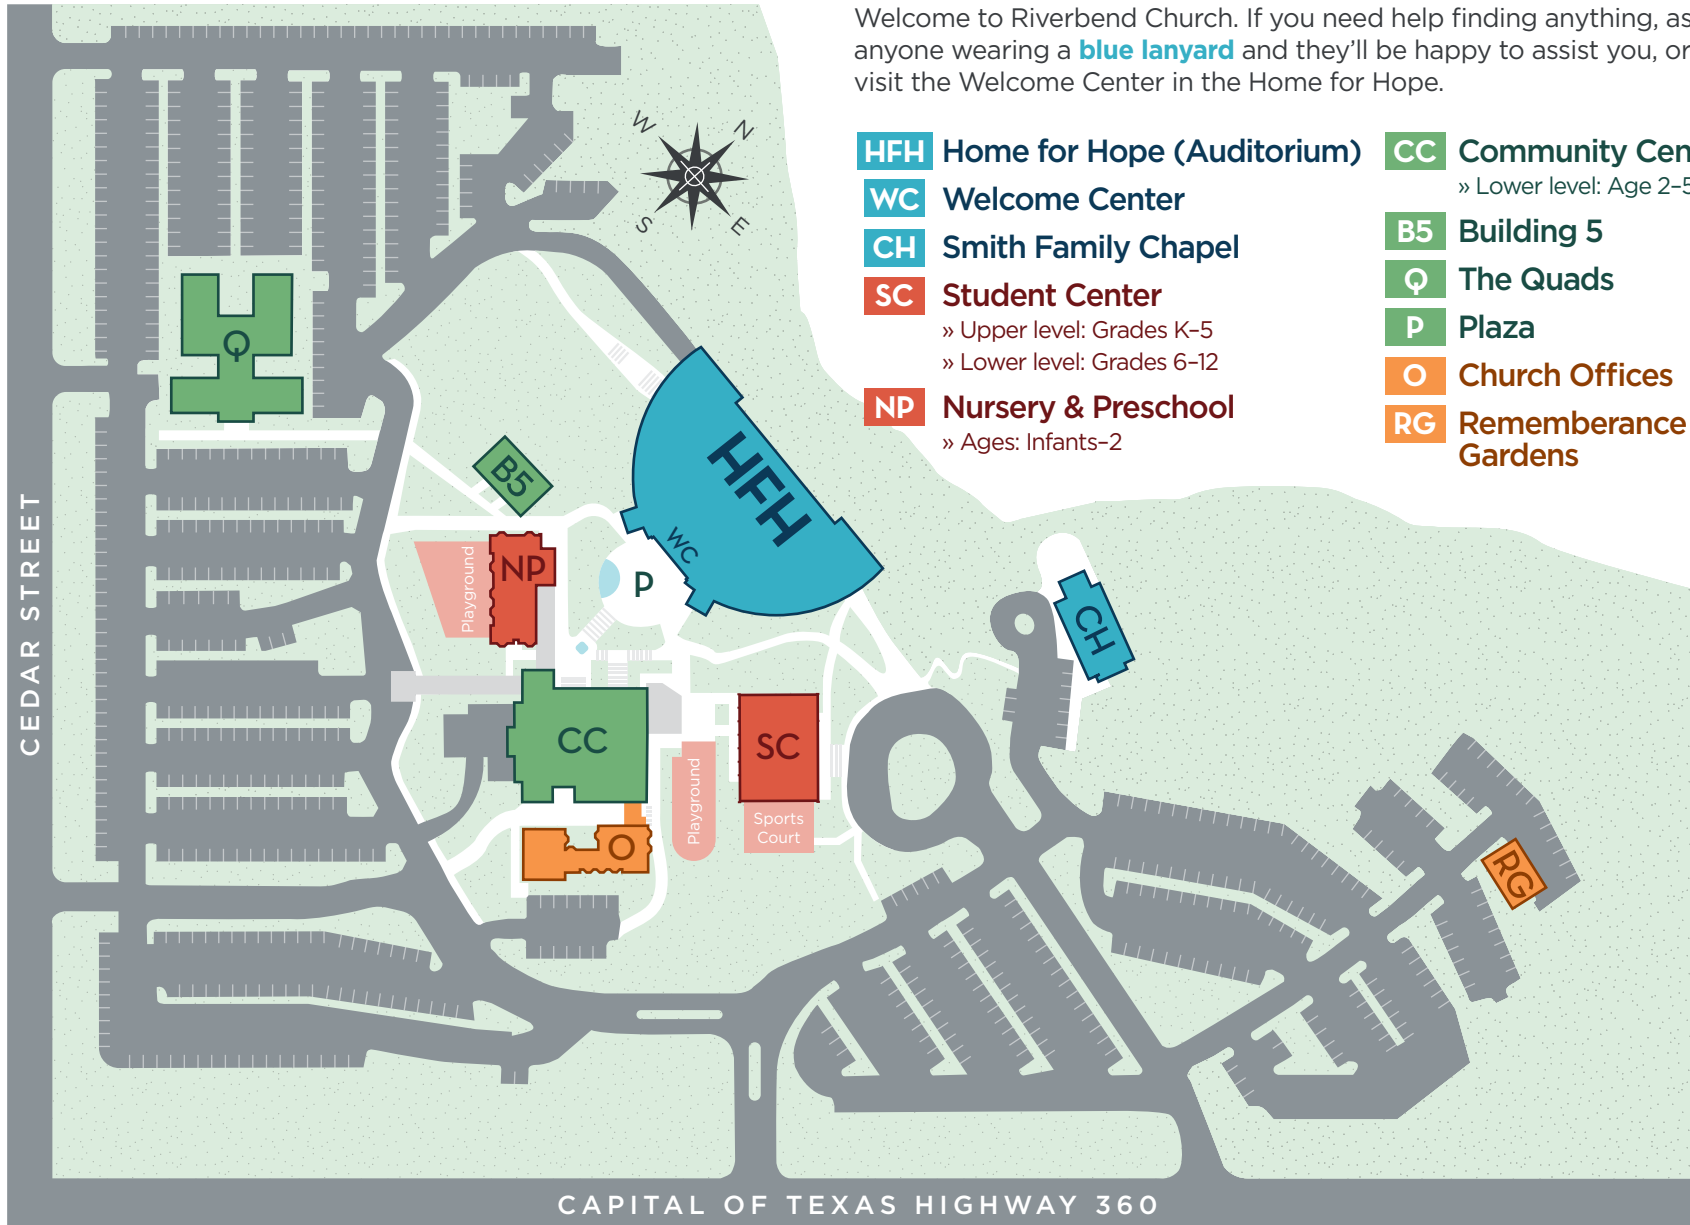

Riverbend Church Campus Map

Welcome to Riverbend Church. If you need help finding anything, ask anyone wearing a **blue lanyard** and they'll be happy to assist you, or visit the Welcome Center in the Home for Hope.

- HFH** Home for Hope (Auditorium)
- WC** Welcome Center
- CH** Smith Family Chapel
- SC** Student Center
 - » Upper level: Grades K-5
 - » Lower level: Grades 6-12
- NP** Nursery & Preschool
 - » Ages: Infants-2
- CC** Community Center
 - » Lower level: Age 2-5
- B5** Building 5
- Q** The Quads
- P** Plaza
- O** Church Offices
- RG** Remembrance Gardens

- KEY**
-  Worship Services
 -  Community Groups
 -  Kids & Students
 -  Offices
 -  Parking/Roads
 -  Walkways