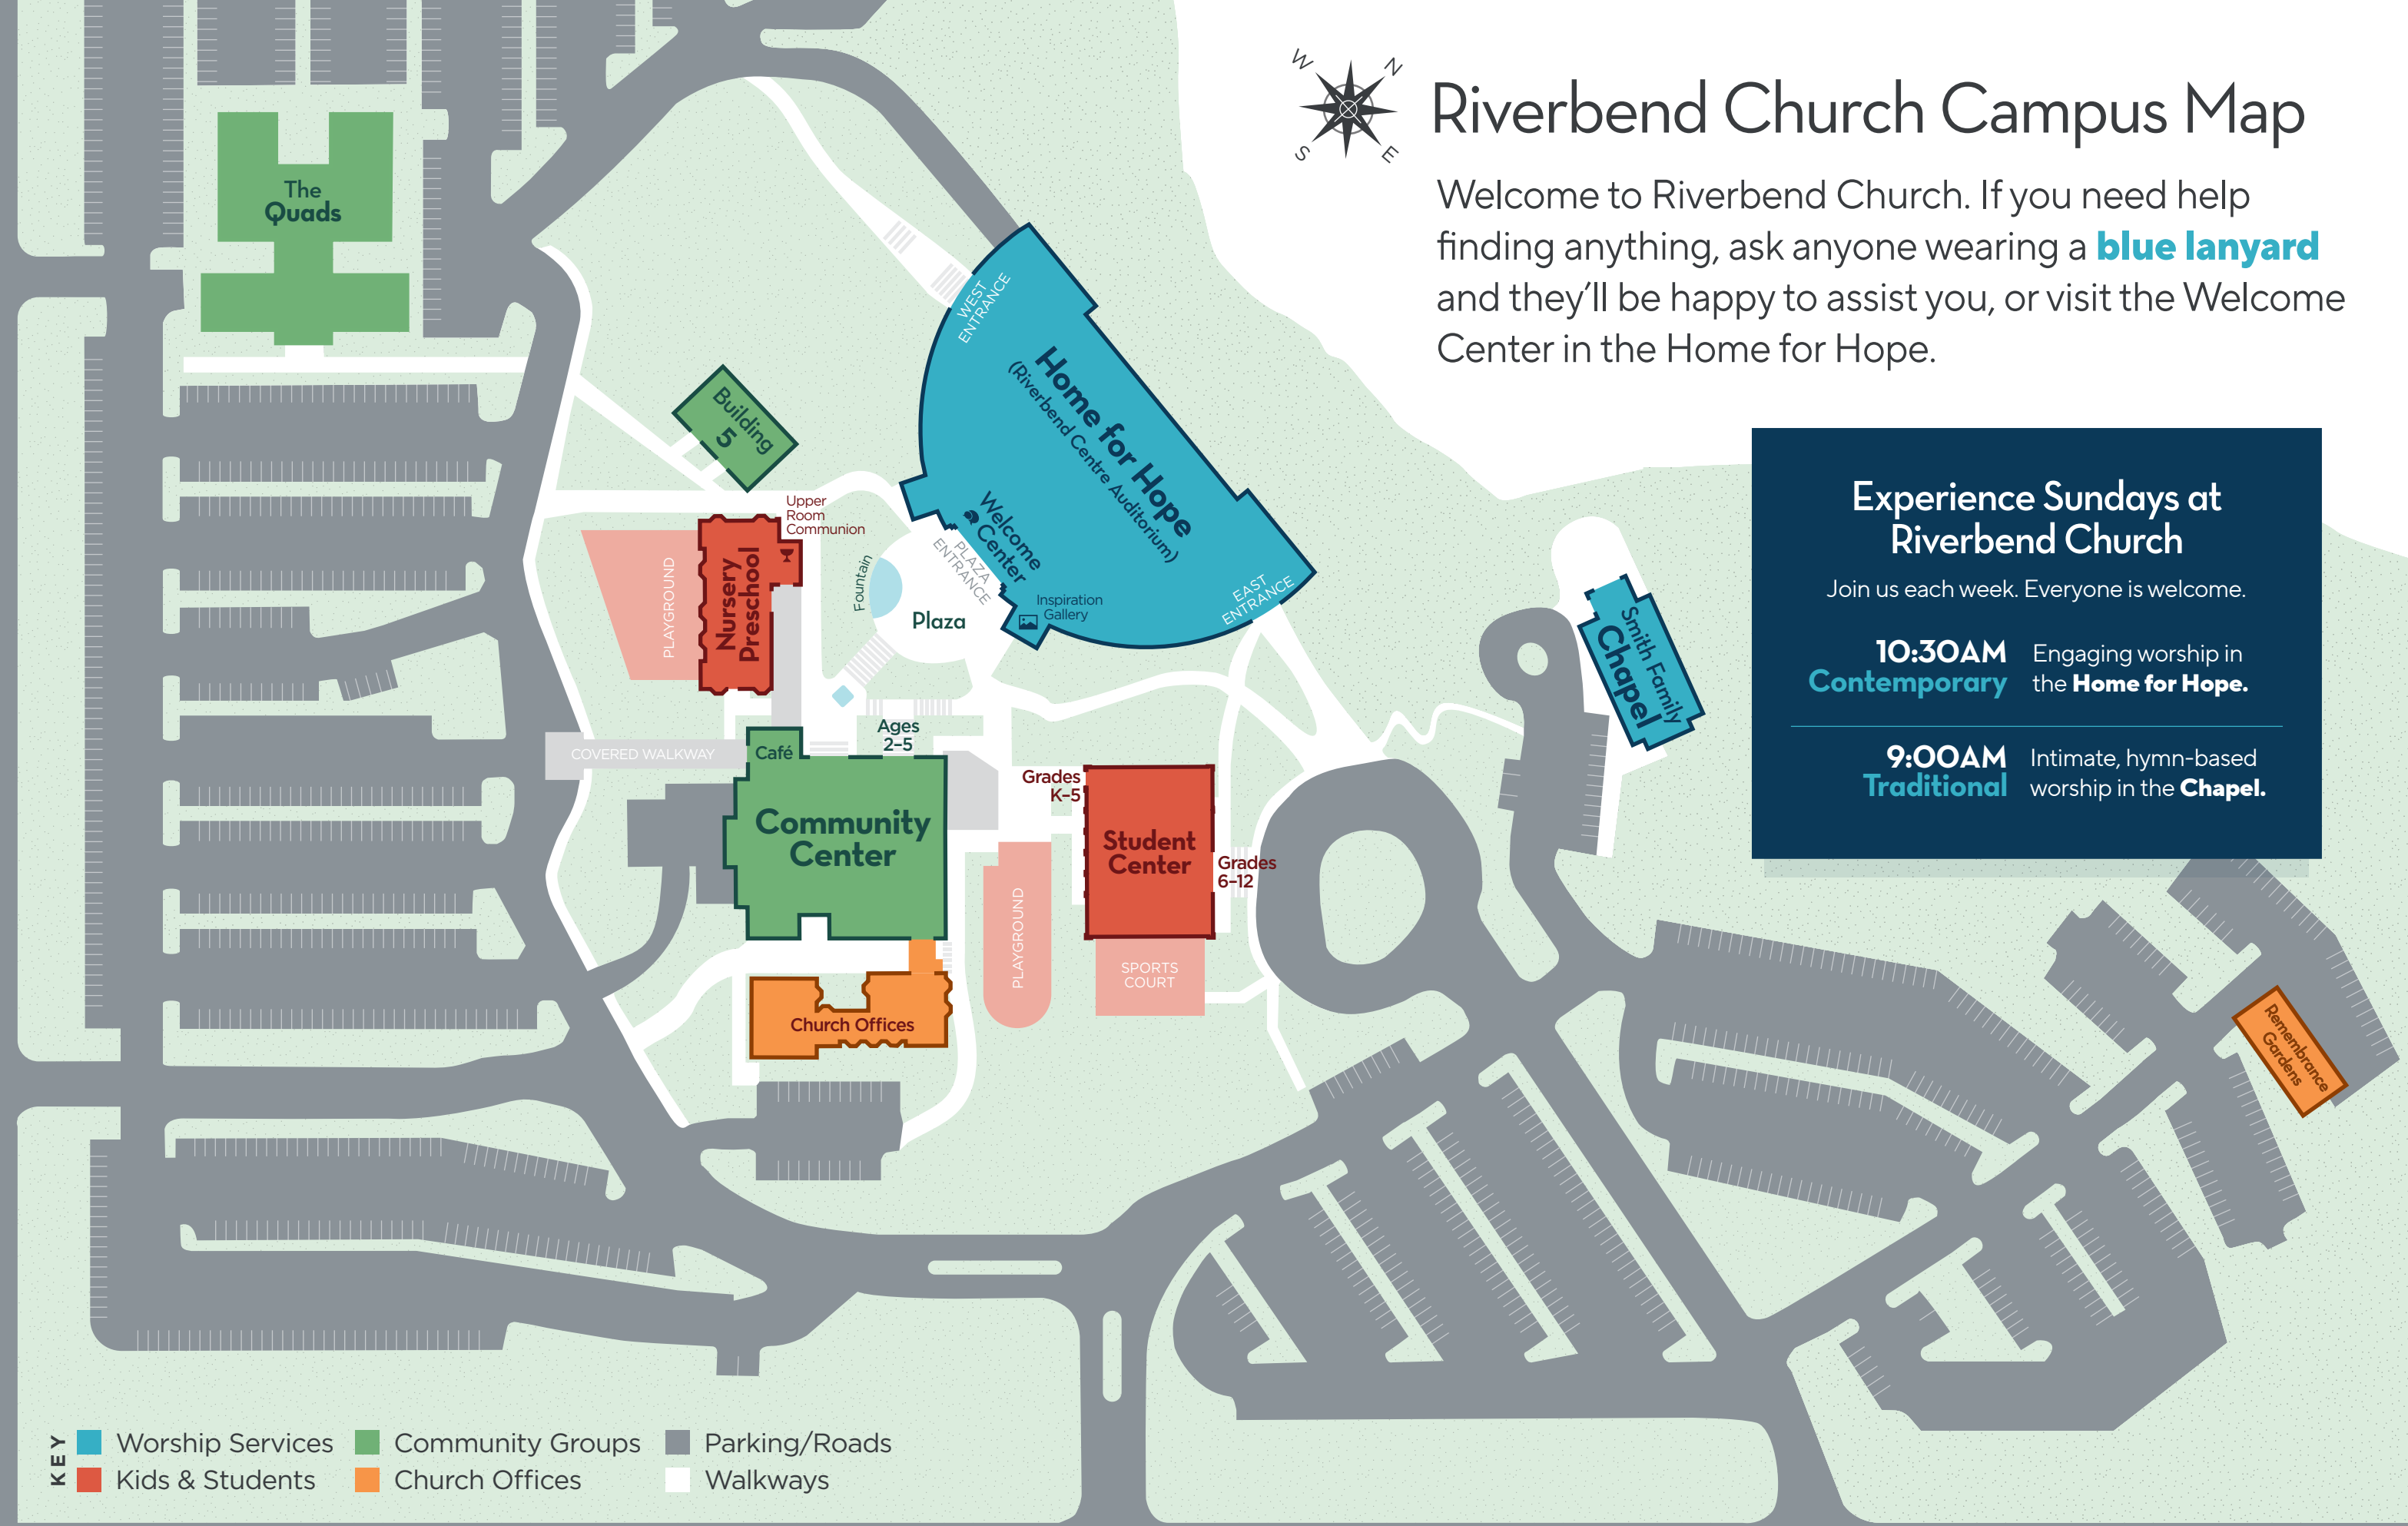

Riverbend Church Campus Map

Welcome to Riverbend Church. If you need help finding anything, ask anyone wearing a **blue lanyard** and they'll be happy to assist you, or visit the Welcome Center in the Home for Hope.

Experience Sundays at Riverbend Church
Join us each week. Everyone is welcome.

10:30AM Contemporary Engaging worship in the **Home for Hope**.

9:00AM Traditional Intimate, hymn-based worship in the **Chapel**.

CEDAR STREET

- KEY**
- Worship Services
 - Community Groups
 - Parking/Roads
 - Kids & Students
 - Church Offices
 - Walkways

CAPITAL OF TEXAS HIGHWAY 360